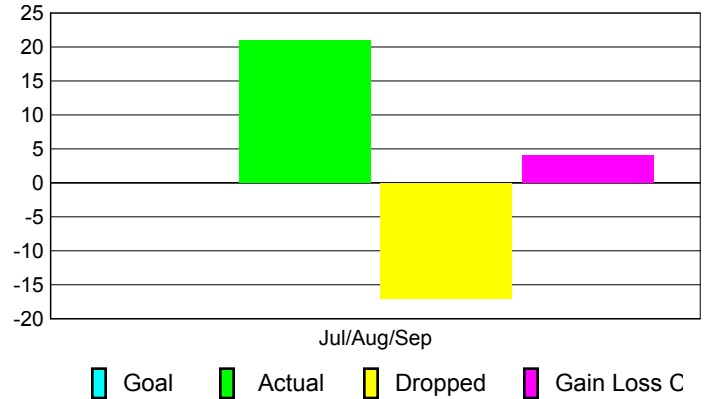

Membership Results 2010-2011

Goal, New, Dropped, Gain/Loss